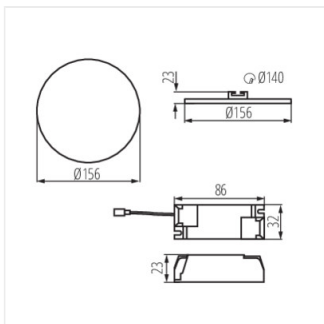

## AREL LED

Svítidlo typu downlight

AREL LED DO 25W

AREL LED DL 25W

AREL LED DO 6W

AREL LED DL 6W

AREL LED DO 10W

AREL LED DL 10W