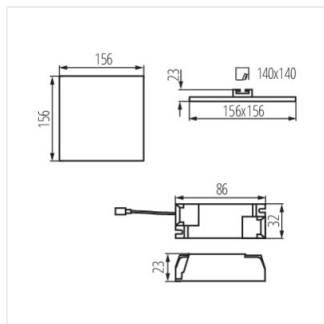

AREL LED DL 14W