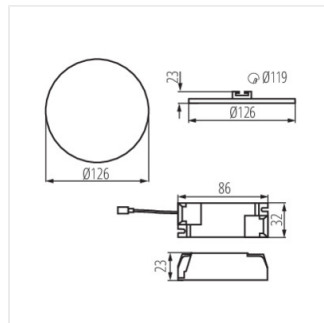

## AREL LED

Svítidlo typu downlight

AREL LED DO 25W

AREL LED DL 25W

AREL LED DO 6W

AREL LED DL 6W

AREL LED DO 10W

AREL LED DL 10W