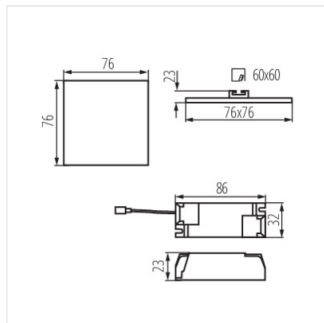

## AREL LED

Svítidlo typu downlight

AREL LED DO 25W

AREL LED DL 25W

AREL LED DO 6W

AREL LED DL 6W

AREL LED DO 10W

AREL LED DL 10W