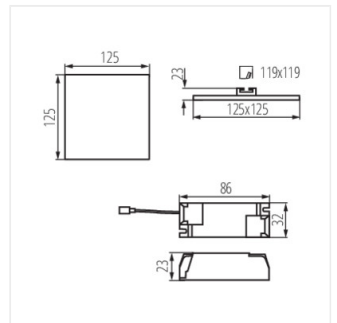

AREL LED DL 10W