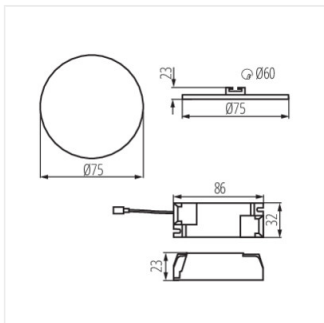

## AREL LED

Svítidlo typu downlight

AREL LED DO 25W

AREL LED DL 25W

AREL LED DO 6W

AREL LED DL 6W

AREL LED DO 10W

AREL LED DL 10W