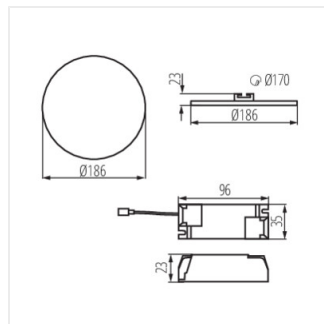

AREL LED DO 20W