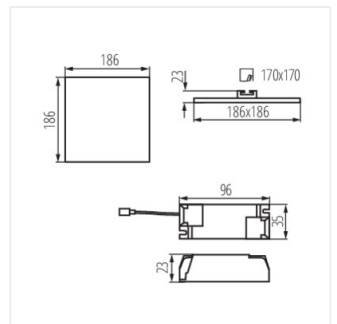

AREL LED DL 20W