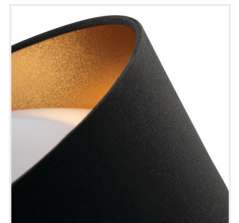

### Stropní LED svítidlo

[V] 220-240 AC	[Hz] 50	[°] 120	[lm] ≥20000	[h] 25000	ellipse ≤6x MacAdam	Ra 80
	SMD			IP 20		[°C] 5÷25
		[mm] 1,5	[m] 0,5m			

RIFA LED 17,5W NW W/W

Model	Part Number	Power [W]	Technology	Color
RIFA LED 17,5W NW W/W	<b>36460</b>	17,5	LED	bílá
RIFA LED 17,5W WW W/W	<b>36461</b>	17,5	LED	bílá
RIFA LED 17,5W NW B/W	<b>36462</b>	17,5	LED	černá / bílá
RIFA LED 17,5W WW B/W	<b>36463</b>	17,5	LED	černá / bílá
RIFA LED 17,5W NW B/G	<b>36464</b>	17,5	LED	černá / zlatá
RIFA LED 17,5W WW B/G	<b>36465</b>	17,5	LED	černá / zlatá
RIFA LED 17,5W NW GR/G	<b>36466</b>	17,5	LED	šedá / zlatá
RIFA LED 17,5W WW GR/G	<b>36467</b>	17,5	LED	šedá / zlatá

- Materiál korpusu: kov
- Materiál difuzoru: plast