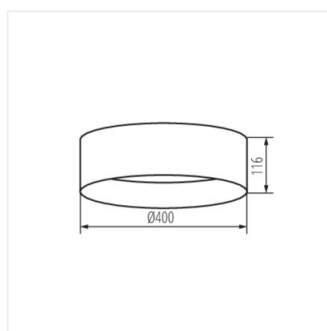

RIFA LED 17,5W