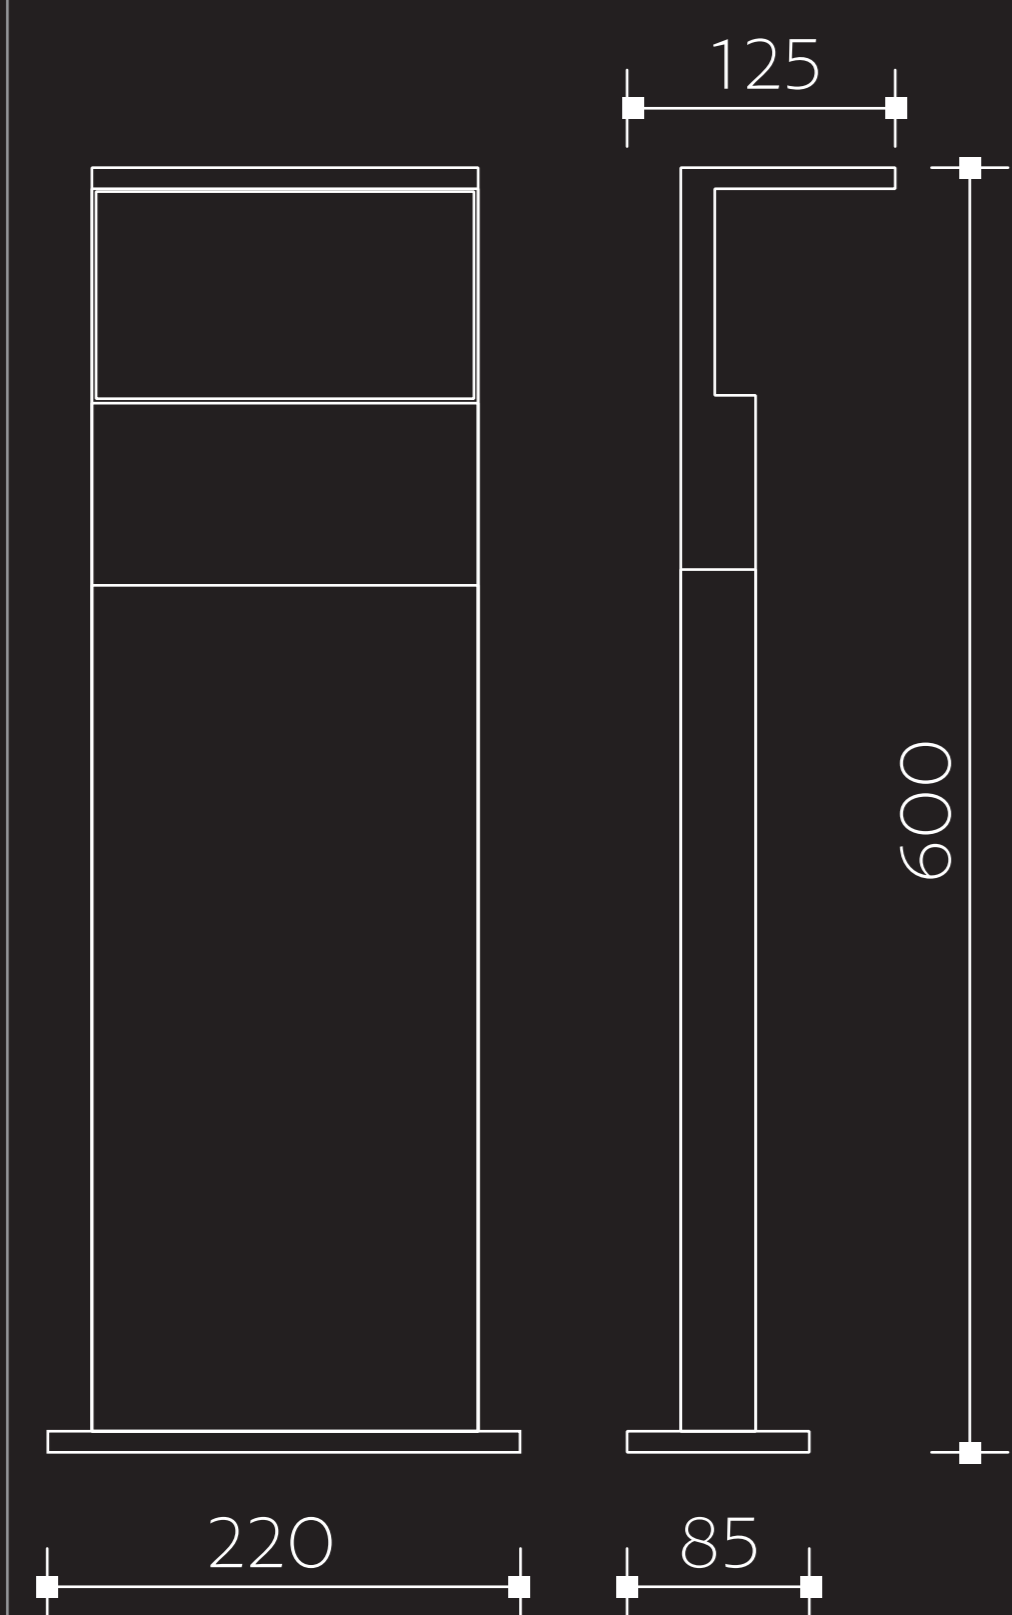

panlux
lighting

NATURA | S

panlux
lighting

NATURA

panlux
lighting

panlux
lighting

NATURA

PN42300007
4000K | 960lm | 12W | IP65

NATURA S